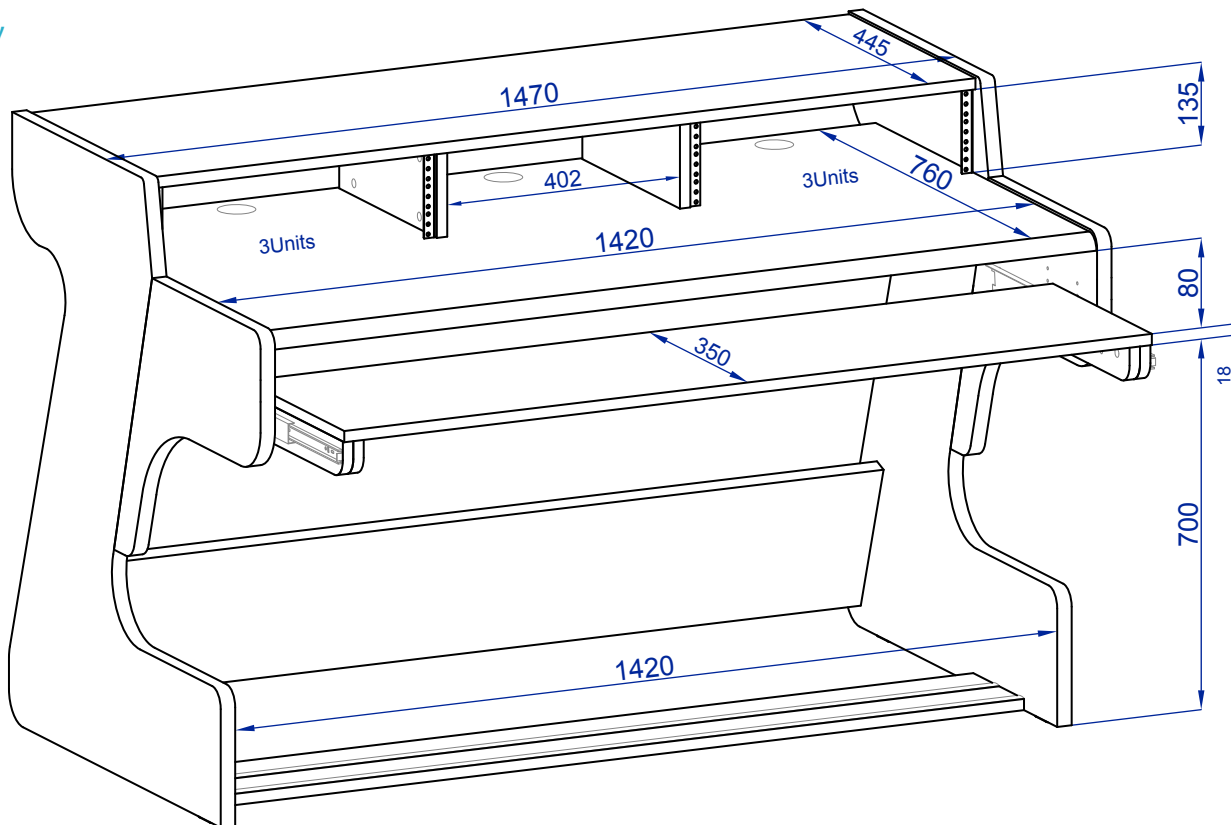

Technical Plan

Iso View

Side View

Adjustable height in 6 steps:
20, 40, 60, 80, 100, 120